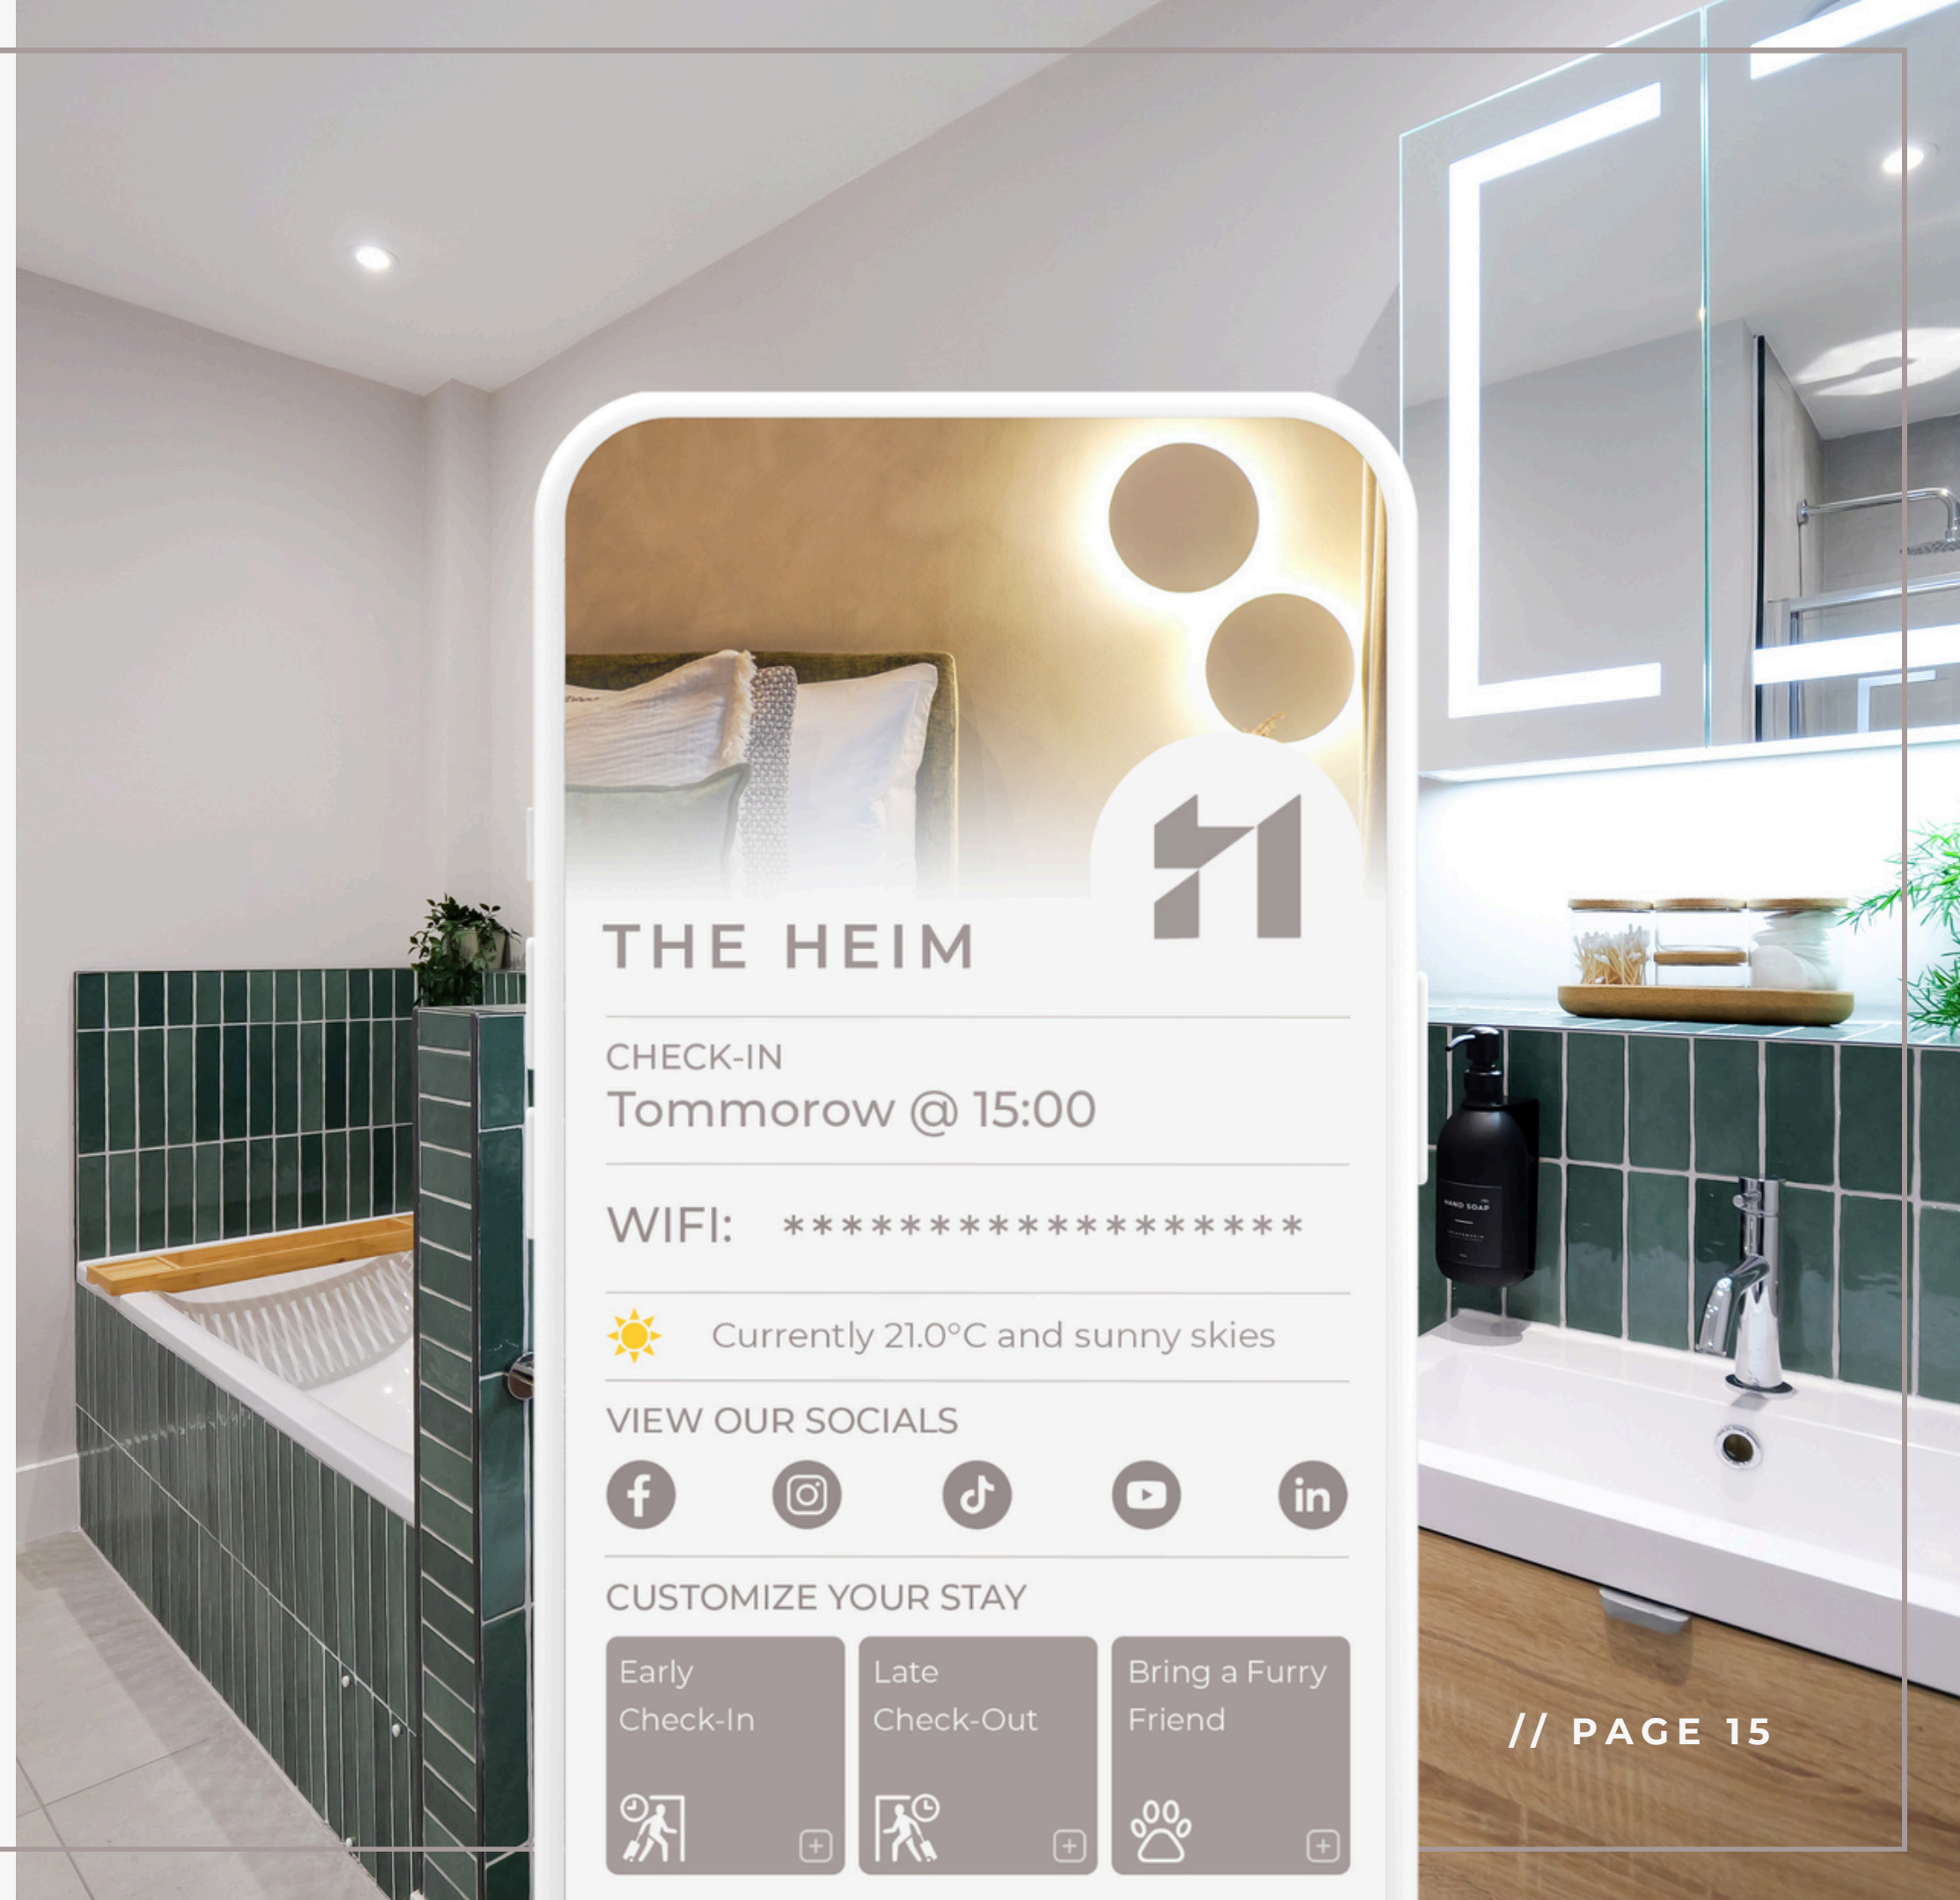

THE HEIM

CHECK-IN
Tommmorow @ 15:00

WIFI: *****

 Currently 21.0°C and sunny skies

VIEW OUR SOCIALS

CUSTOMIZE YOUR STAY

Early
Check-In

Late
Check-Out