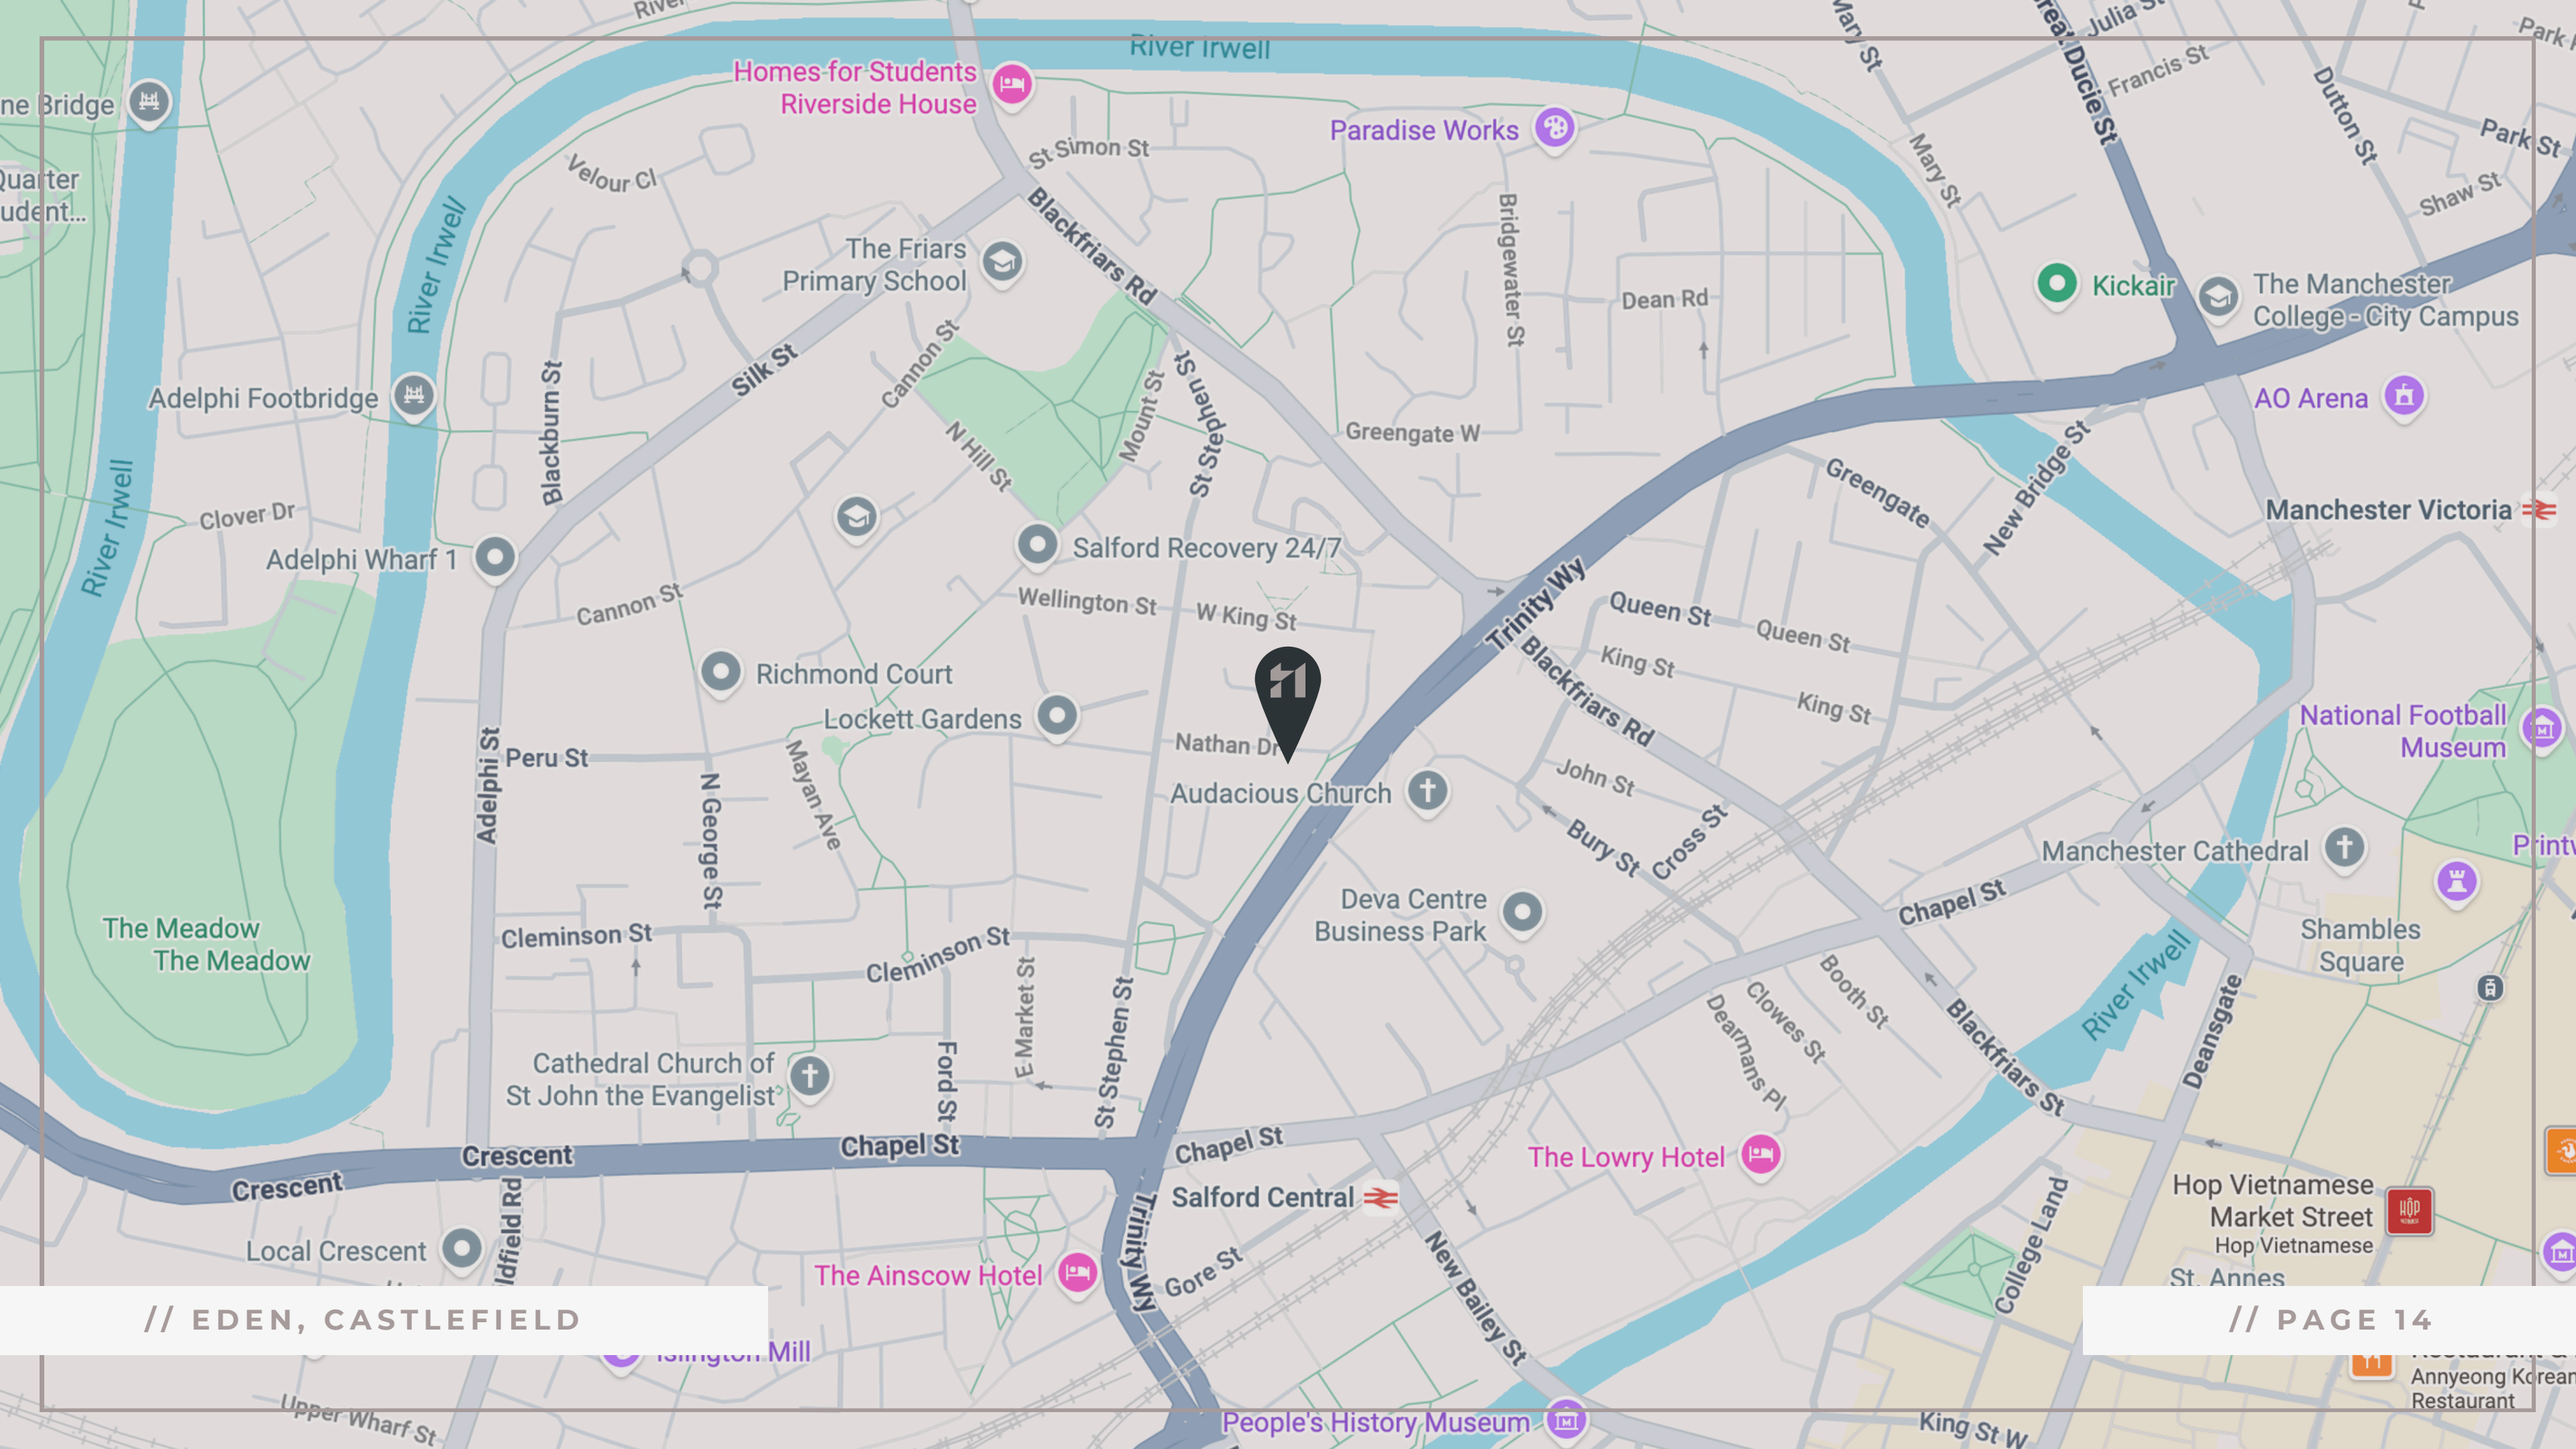

Homes-for Students
Riverside House

Paradise Works

Kickair

The Manchester
College - City Campus

AO Arena

Manchester Victoria

National Football
Museum

Manchester Cathedral

Shambles
Square

Hop Vietnamese
Market Street
Hop Vietnamese
St. Annes

Annyeong Korean
Restaurant