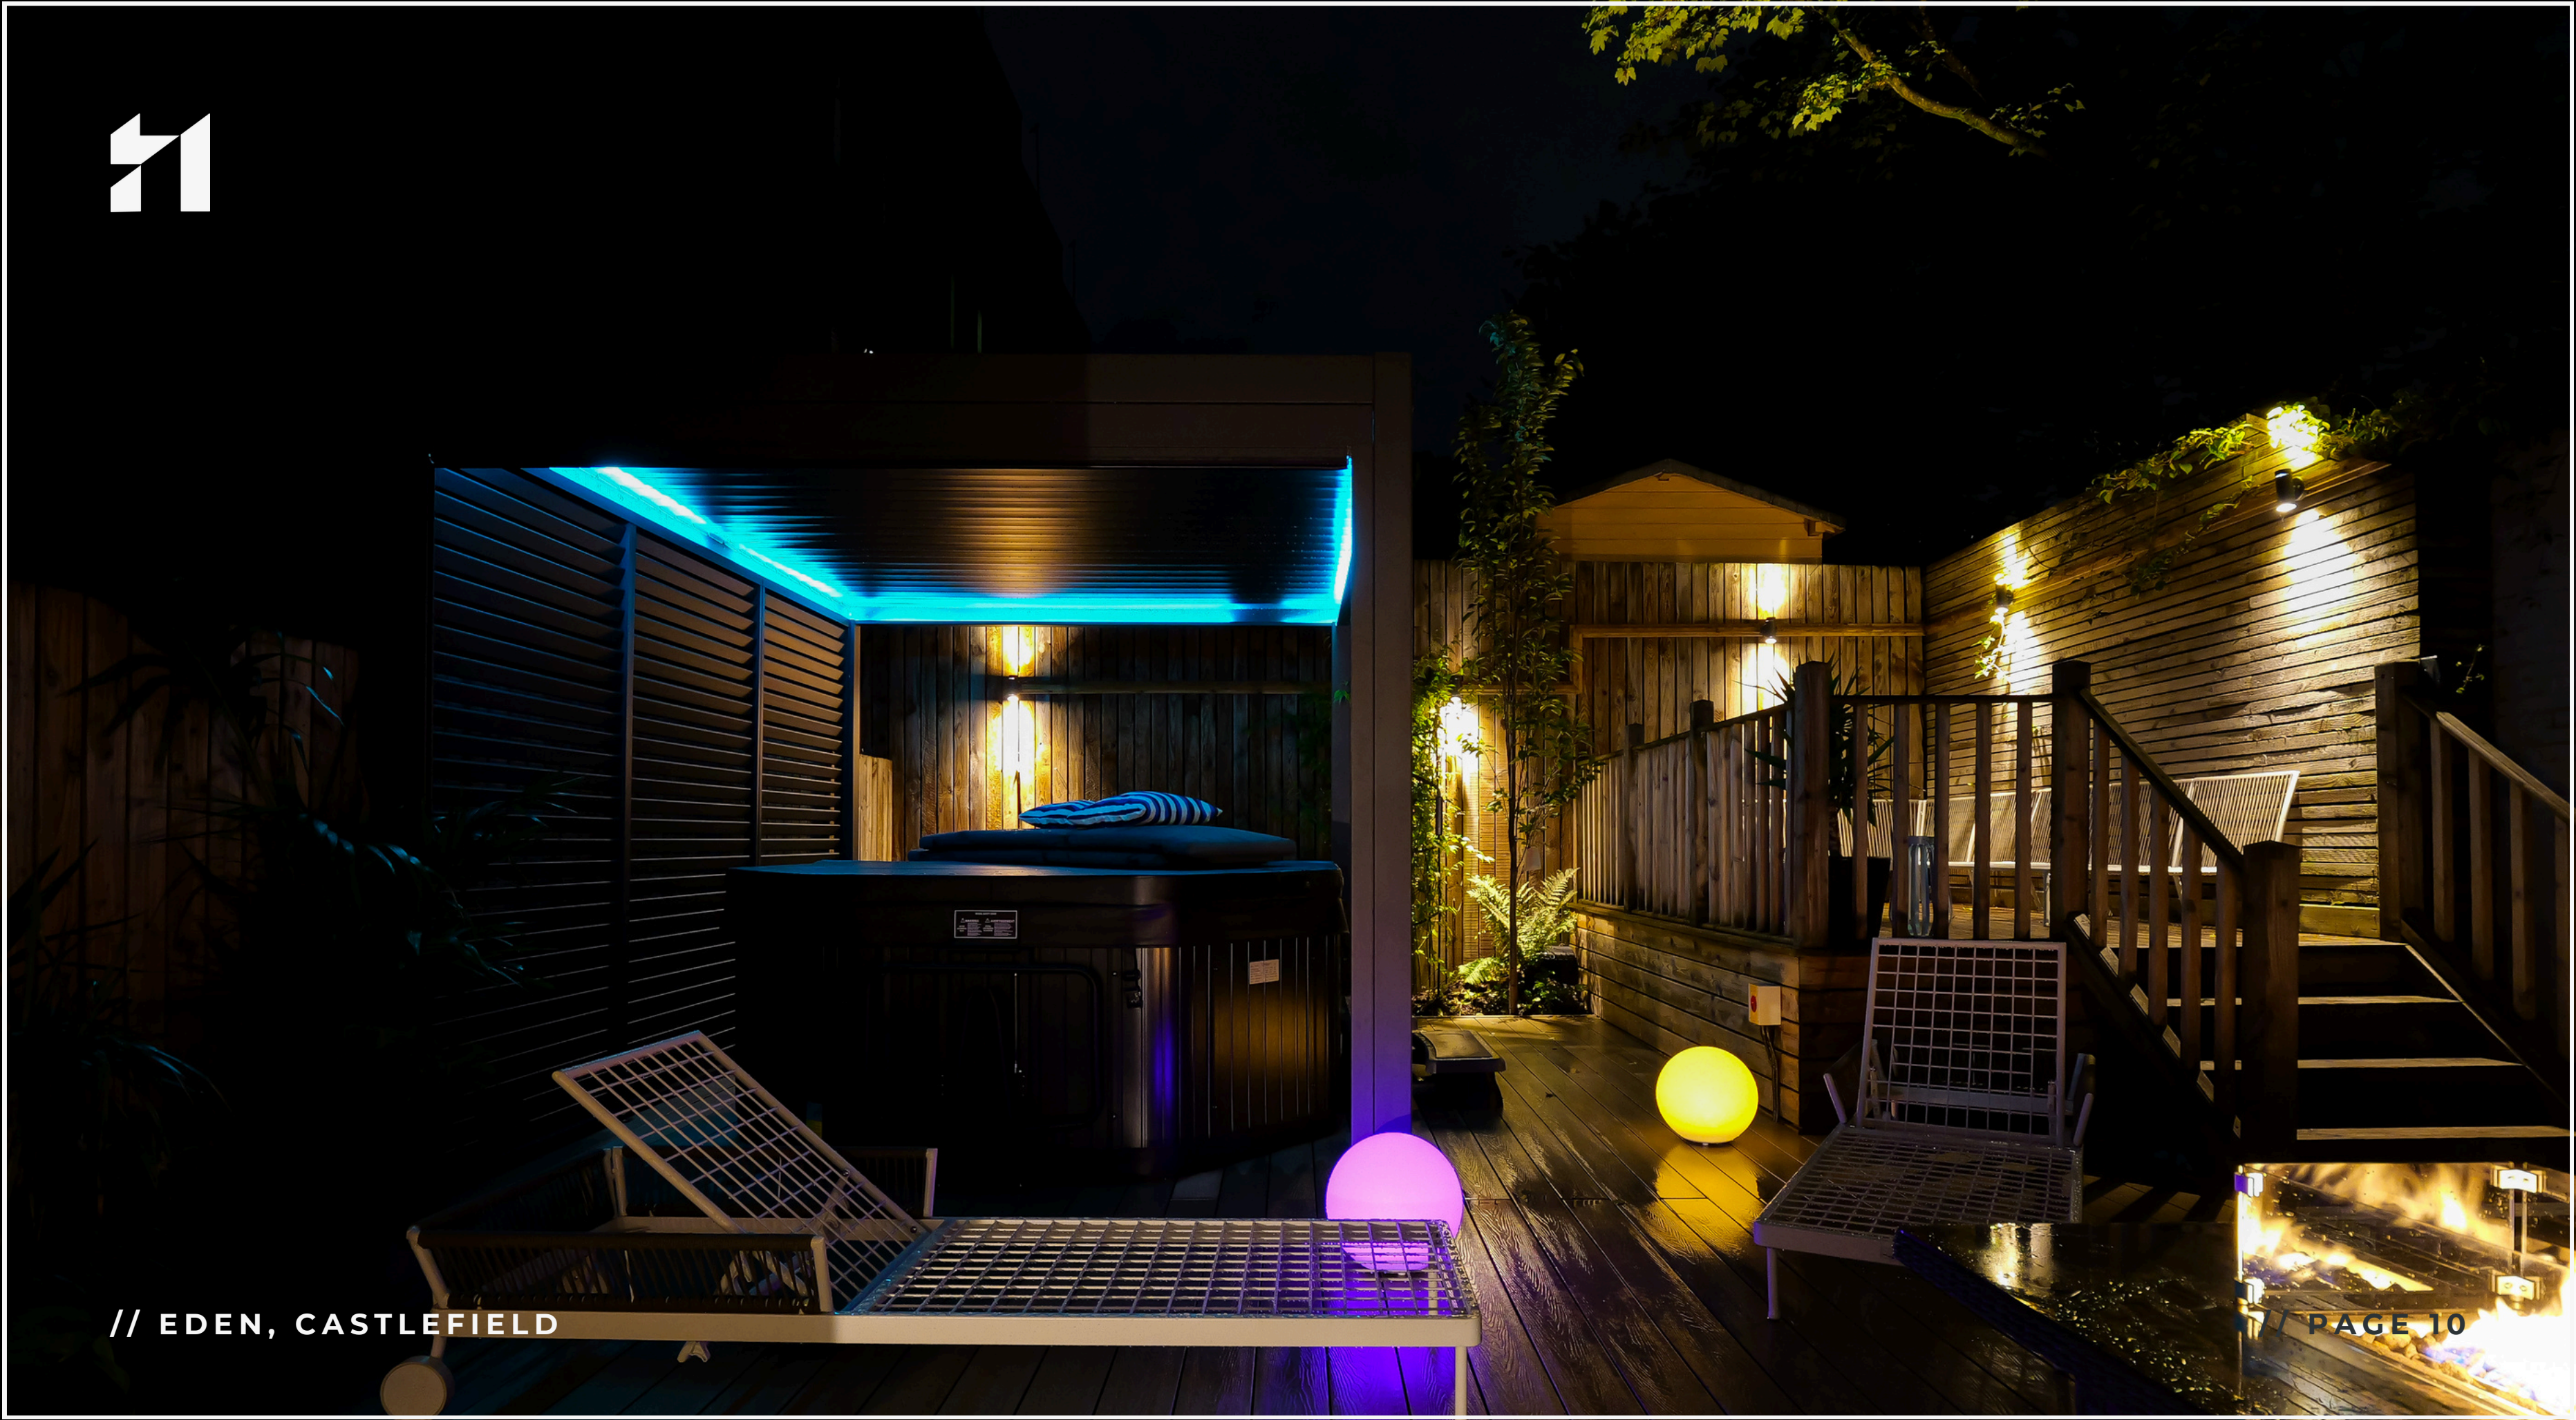

// EDEN, CASTLEFIELD

// PAGE 10