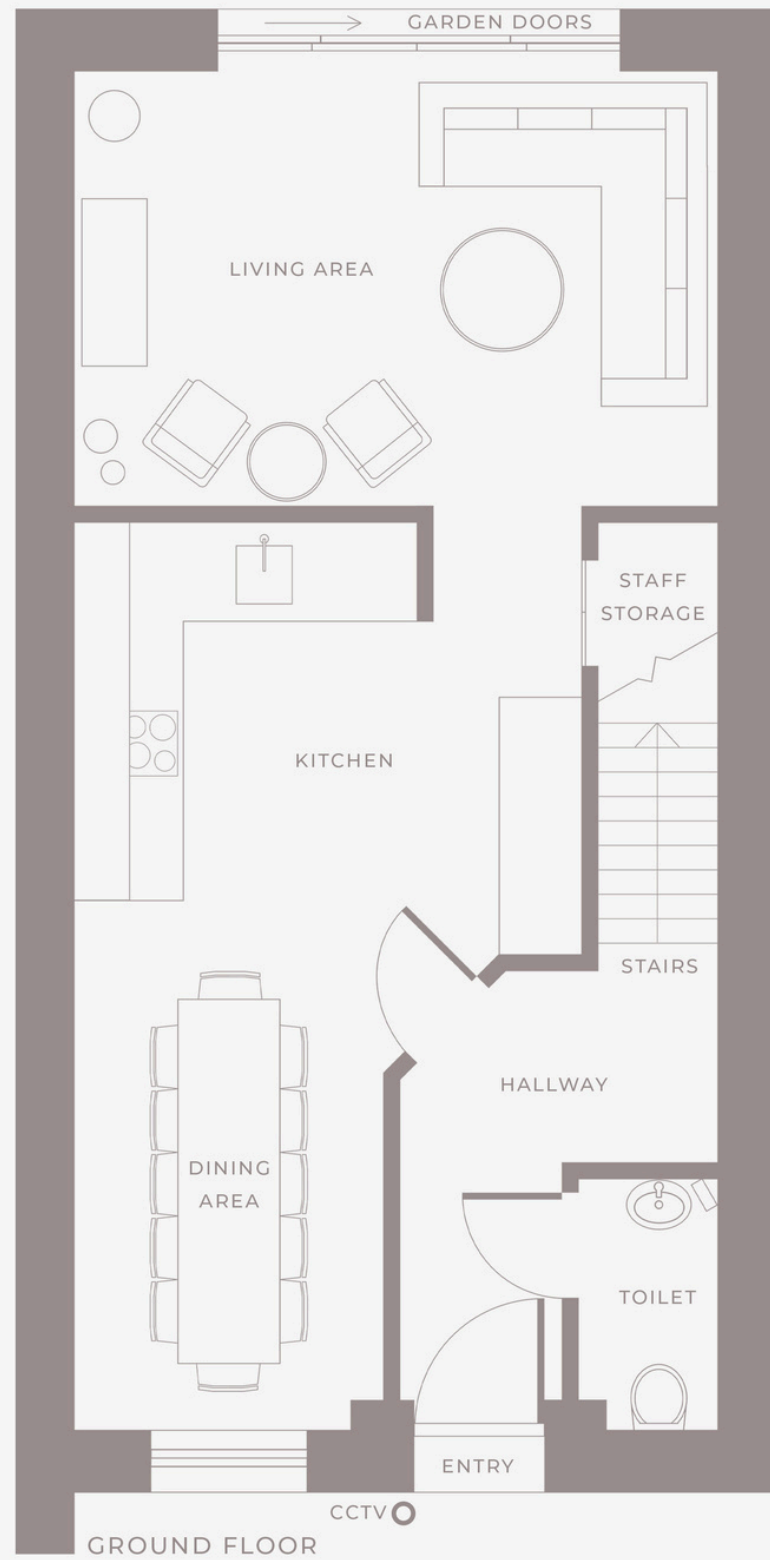

1500 SQFT | 140 SQM