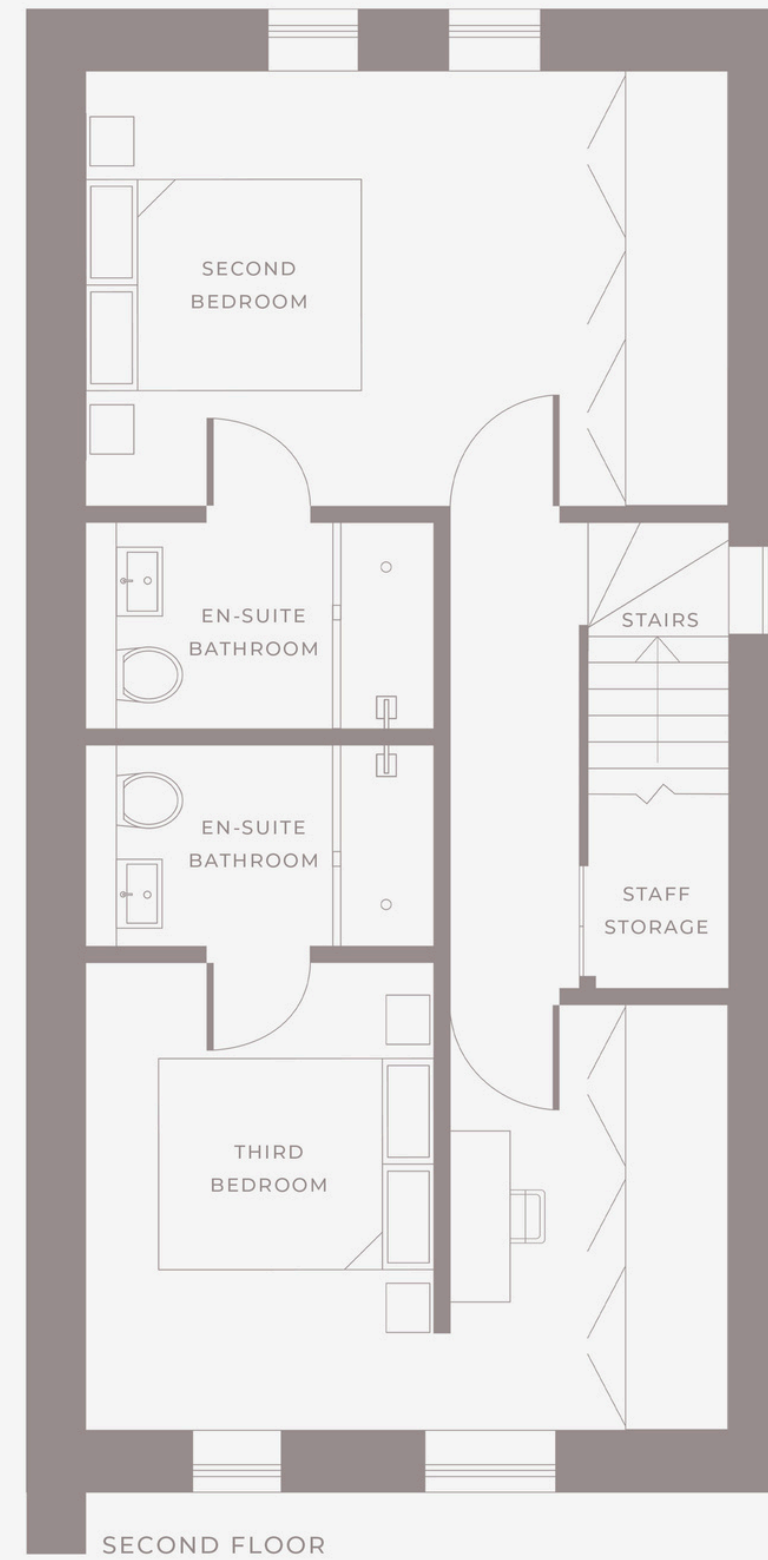

1500 SQFT | 140 SQM