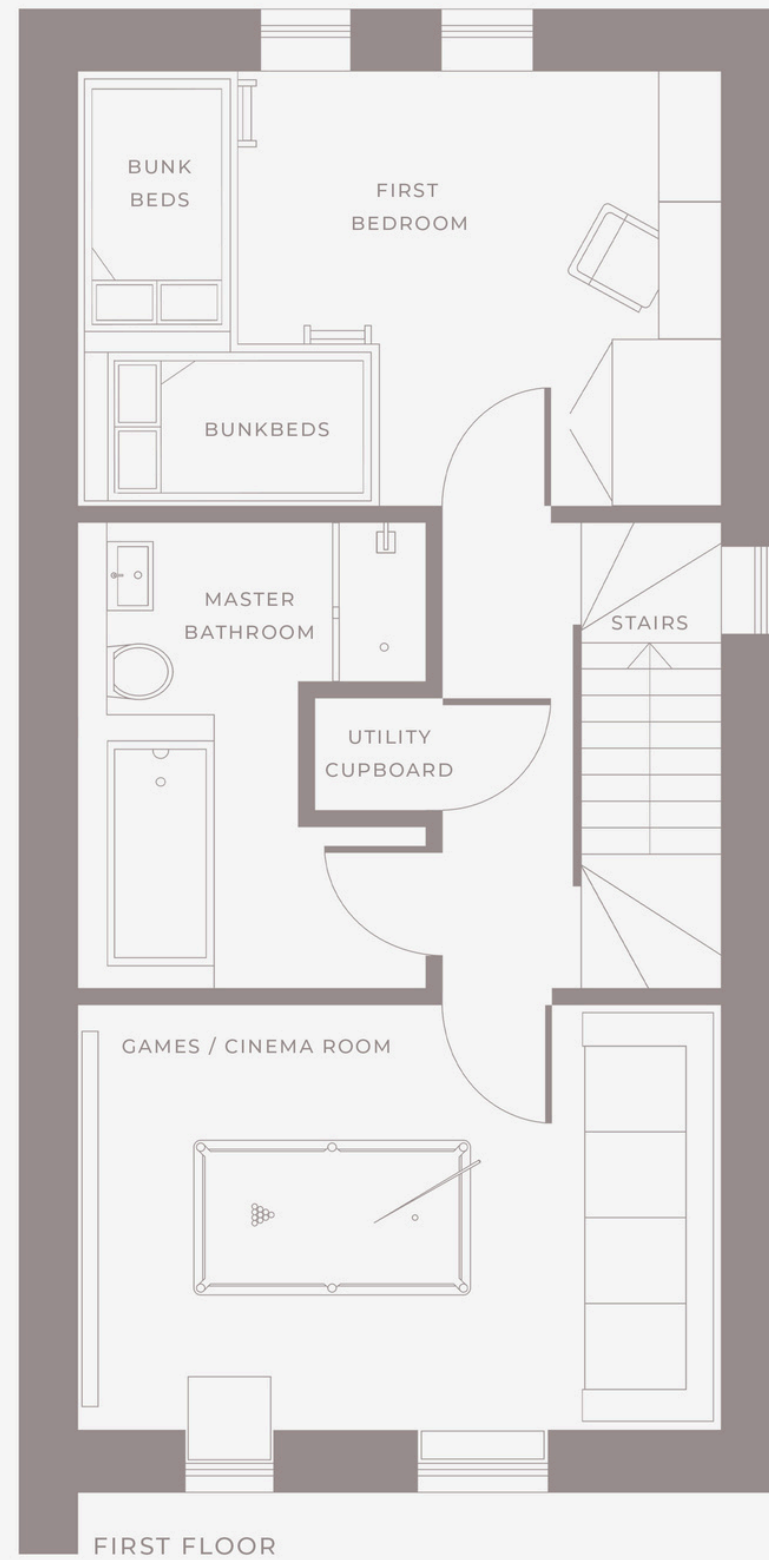

1500 SQFT | 140 SQM